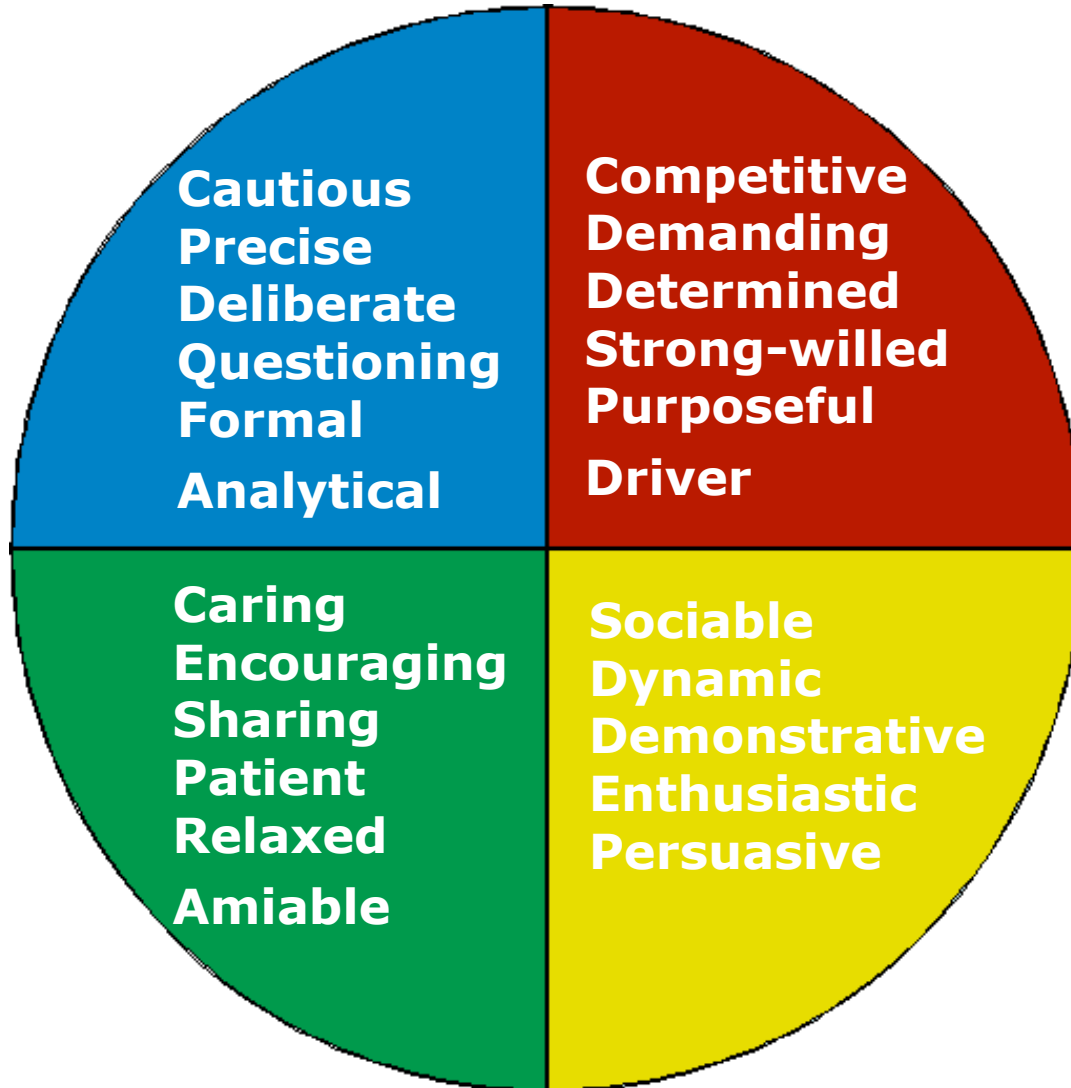

MY TYPE, YOUR TYPE

Know your personality type
Understand other personality types

Myers Briggs Personality Type “Lite”

PICK THE COLOUR MOST LIKE YOU

PICK THE NEXT CLOSEST COLOUR

PICK THE NEXT (THIRD)

PICK THE LAST COLOUR

TAKE THE FIRST LETTER FROM EACH COLOUR AND FORM YOUR 4-LETTER CODE”

eg. BYRG (blue,yellow,red,green)

Your Personality Type

RGBY Reformer
RBGY Reformer
BRYG Reformer
BYRG Reformer

RYBG Director
RBYG Director